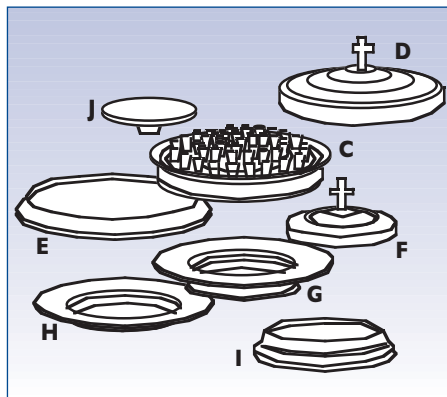

HOW TO ORDER YOUR CHURCH COMMUNION WARE

To Serve	Base(s)	Cover(s)	Tray(s)	Bread Plate(s)	Bread Plate Cover(s)	Stacking Bread Plate Base(s)
40	1	1	1	1*	—	—
80	1	1	2	2*	—	—
120	1	1	3	3	1	1
160	1	1	4	4	1	1
200	1	1	5	4	1	1
240	2	2	6	6	2	2
480	3	3	12	6	2	2
960	6	6	24	6	2	2

* Non-stacking bread plate(s)

All covers comes with the Latin cross finial. You may purchase a Maltese cross, a Greek cross, or a Plain knob finial for the Brasstone or Silvertone finishes for an additional $22.00 each. The Plain knob finial is available for the Solid Brass, Chrome, Copper, and Silverplate finishes for an additional $37.00 each. The Maltese and Greek cross finials are available in Brasstone and Silvertone finishes only.

SELLING PRICE VARIATIONS

We strive to maintain our prices; however, due to the volatility of the Canadian dollar against other currencies, prices may have changed from those shown in this catalogue. To ensure you are being quoted the lowest possible prices available, please call us to get the latest ruling price.

MALTESE CROSS

GREEK CROSS

PLAIN KNOB

Fax 416-690-5357

The Churchware of Choice